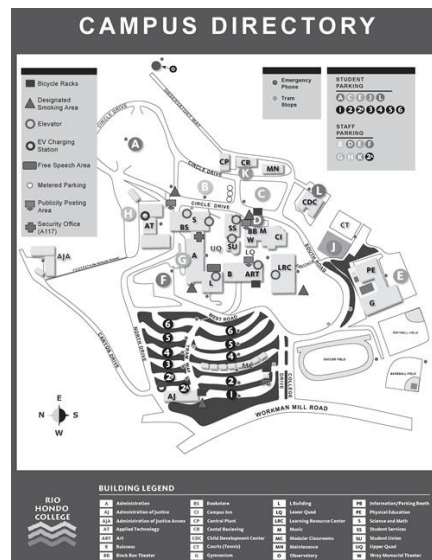

# START RIO...GO ANYWHERE

### Rio Hondo College Observatory Announces Spring Viewing Dates

**WHAT:** Rio Hondo College has announced nine dates for free star and planet gazing this spring at the Gordon D. Crowell Astrophysical Observatory, which houses one of the largest telescopes available to the public through Southern California.

**WHEN:** 7 p.m. Feb. 5, 26, March 4 and 11; 8 p.m. April 8, 15, 29, May 6 and 13.

**WHERE:** Rio Hondo College, 3600 Workman Mill Road, Whittier

**DETAILS:** Guests should arrive 15 to 20 minutes early. Park in Lot C, in front of the Child Development Center. The walk to the observatory is about half a mile uphill. Flashlights are not required. Viewing is contingent on clear weather. For information, call 562-692-0921, ext. 3742.